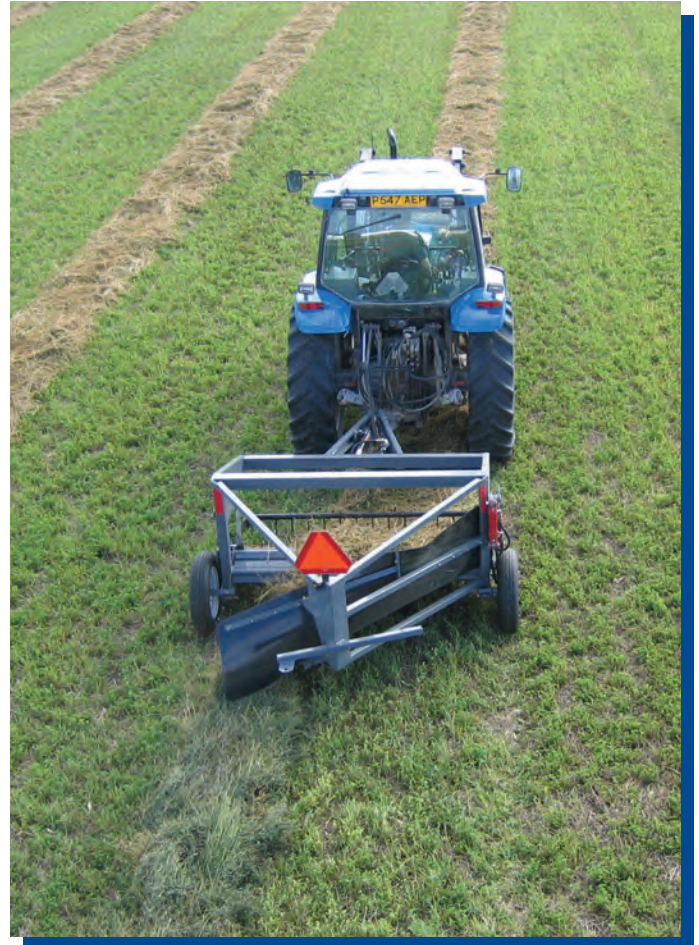

Matador 7900

The machine serious hay growers have been waiting for.

- Strong Pickup To Pull Swath Out Of Regrowth
- Improves Hay Quality And Color
- Reduces Drying Time
- Very Gentle

Features & Benefits of the

Matador 7900

- **Simple Design**
- **Sturdily Built**
- **Hydraulic Drive**
- **Low Maintenance**
- **Wide, Low Profile Pickup**
- **Easy To Ship Or Transport**
- **Quick, Easy Assembly**
- **Few Moving Parts**

The moldboard of the Matador is a patented design, giving a 180 turn to the swath when the machine is adjusted and operated correctly.

The Matador Swath Inverter is designed to turn and move hay swaths for faster dry down.

The Matador features a low profile, heavy duty pickup with extra width to allow rapid operation with minimal leaf loss.

→ Why Buy A Matador?

- The Matador Swath Inverter is the only true inverter on the market that consistently inverts hay swaths gently and completely.
- No bunching, skipping, or roping of windrow allows for fast drying and makes subsequent baling trouble free.
- Moves windrow to dry ground a swath width away from previous location for fast dry-down.
- Performs exceptionally well in heavy swath.
- Works best in 3 to 4 foot swaths.
- Works well in:
 - Alfalfa
 - Trefoil
 - Grasses
 - Green Feed
 - Alfalfa/Grasses
 - Lentils, Peas, Beans, etc.
- Moldboard frame easily detaches in order to fluff cereal crops.
- Use the Matador rain or shine to reduce time to conserve hay quality and prevent bleaching.
- Extra wide, low profile pickup for minimal leaf loss.