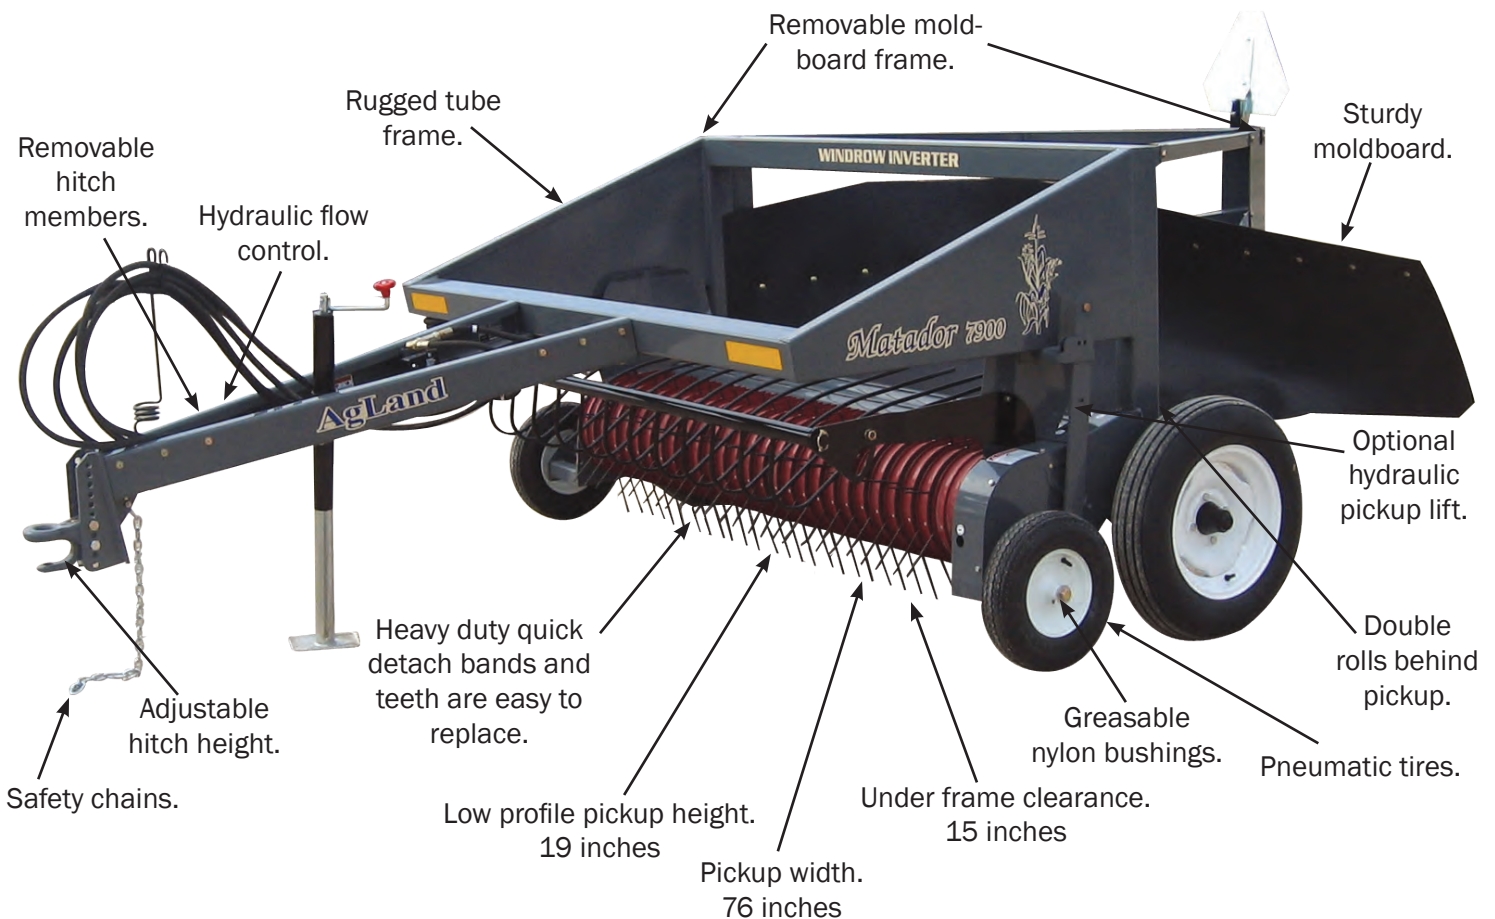

Matador 7900

The machine serious hay growers have been waiting for.

- Strong Pickup To Pull Swath Out Of Regrowth
- Improves Hay Quality And Color
- Reduces Drying Time
- Very Gentle

Features & Benefits of the

Matador 7900

- **Simple Design**
- **Sturdily Built**
- **Hydraulic Drive**
- **Low Maintenance**
- **Wide, Low Profile Pickup**
- **Easy To Ship Or Transport**
- **Quick, Easy Assembly**
- **Few Moving Parts**

The moldboard of the Matador is a patented design, giving a 180 turn to the swath when the machine is adjusted and operated correctly.

The Matador Swath Inverter is designed to turn and move hay swaths for faster dry down.

The Matador features a low profile, heavy duty pickup with extra width to allow rapid operation with minimal leaf loss.

→ Why Buy A Matador?

- The Matador Swath Inverter is the only true inverter on the market that consistently inverts hay swaths gently and completely.
- No bunching, skipping, or roping of windrow allows for fast drying and makes subsequent baling trouble free.
- Moves windrow to dry ground a swath width away from previous location for fast dry-down.
- Performs exceptionally well in heavy swath.
- Works best in 3 to 4 foot swaths.
- Works well in:
 - Alfalfa
 - Trefoil
 - Grasses
 - Green Feed
 - Alfalfa/Grasses
 - Lentils, Peas, Beans, etc.
- Moldboard frame easily detaches in order to fluff cereal crops.
- Use the Matador rain or shine to reduce time to conserve hay quality and prevent bleaching.
- Extra wide, low profile pickup for minimal leaf loss.